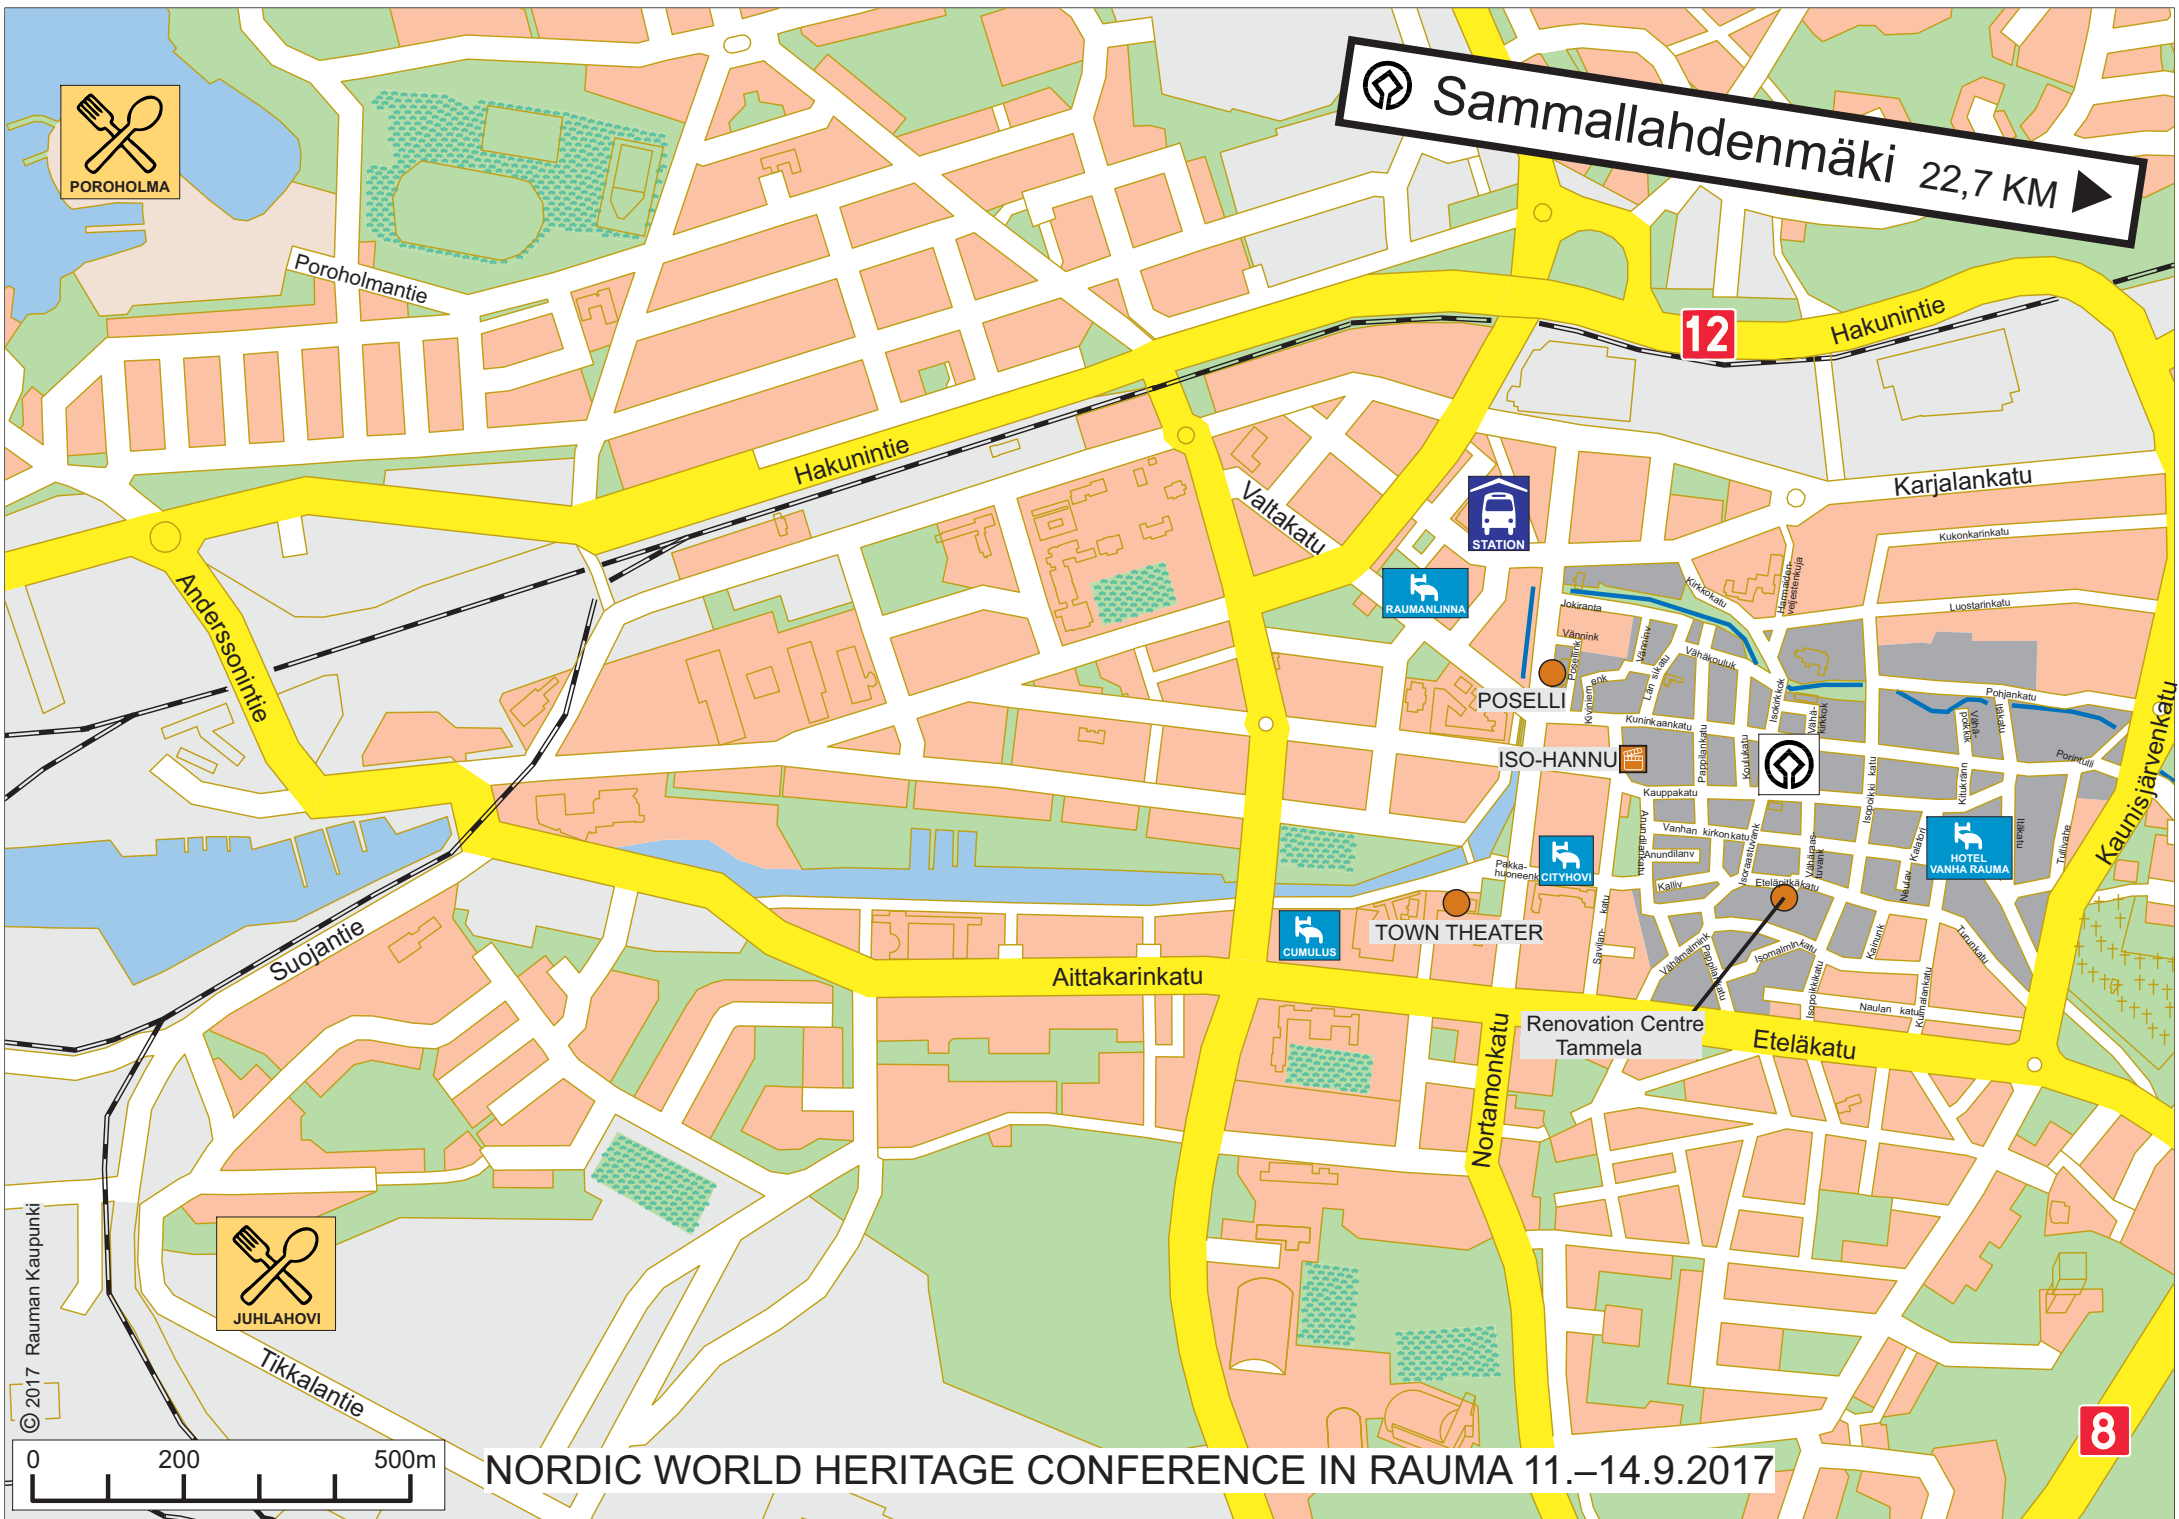

 **Sammallahdenmäki 22,7 KM** 

NORDIC WORLD HERITAGE CONFERENCE IN RAUMA 11.-14.9.2017